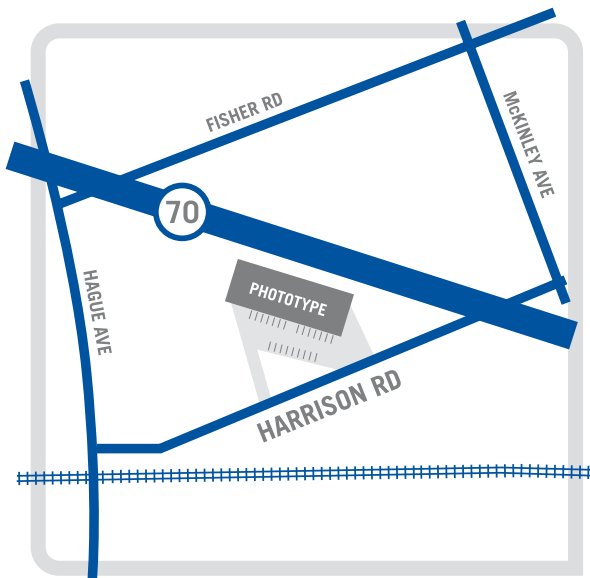

P H O T O T Y P E

2500 HARRISON RD.
COLUMBUS, OHIO 43204

614/308-1900
614/308-5600 fax

AREA MAP

LOCAL MAP

DETAILED MAP

FROM THE NORTH

Take I-71 SOUTH to I-70 WEST
Exit towards INDIANAPOLIS, exit #107
Continue on I-70 WEST
Take the HAGUE AVE exit, exit #95
Continue on N HAGUE AVE
Turn left on HARRISON RD

FROM THE SOUTH

Take I-71 NORTH towards COLUMBUS
Merge on I-71 NORTH/OH-315 NORTH towards INDIANAPOLIS
Take the I-70 WEST exit towards INDIANAPOLIS
Take the HAGUE AVE exit, exit #95
Continue on N HAGUE AVE
Turn left on HARRISON RD

FROM THE EAST

Take I-70 WEST
Exit towards INDIANAPOLIS, exit #107
Continue on I-70 WEST
Take the HAGUE AVE exit, exit #95
Continue on N HAGUE AVE
Turn left on HARRISON RD

FROM THE WEST

Take I-70 EAST towards COLUMBUS
Take the WILSON RD exit, exit #94
Turn left on N WILSON RD
Turn left on FISHER RD
Turn right on N HAGUE AVE
Turn left on HARRISON RD