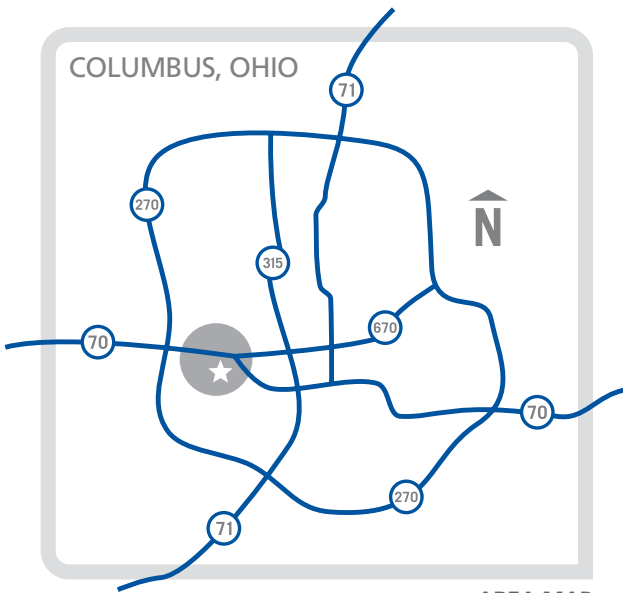

P H O T O T Y P E

2500 HARRISON RD.
COLUMBUS, OHIO 43204

614/308-1900
614/308-5600 fax

AREA MAP

LOCAL MAP

DETAILED MAP

FROM THE NORTH

Take I-71 SOUTH to I-70 WEST
Exit towards INDIANAPOLIS, exit #107
Continue on I-70 WEST
Take the HAGUE AVE exit, exit #95
Continue on N HAGUE AVE
Turn left on HARRISON RD

FROM THE SOUTH

Take I-71 NORTH towards COLUMBUS
Merge on I-71 NORTH/OH-315 NORTH towards INDIANAPOLIS
Take the I-70 WEST exit towards INDIANAPOLIS
Take the HAGUE AVE exit, exit #95
Continue on N HAGUE AVE
Turn left on HARRISON RD

FROM THE EAST

Take I-70 WEST
Exit towards INDIANAPOLIS, exit #107
Continue on I-70 WEST
Take the HAGUE AVE exit, exit #95
Continue on N HAGUE AVE
Turn left on HARRISON RD

FROM THE WEST

Take I-70 EAST towards COLUMBUS
Take the WILSON RD exit, exit #94
Turn left on N WILSON RD
Turn left on FISHER RD
Turn right on N HAGUE AVE
Turn left on HARRISON RD