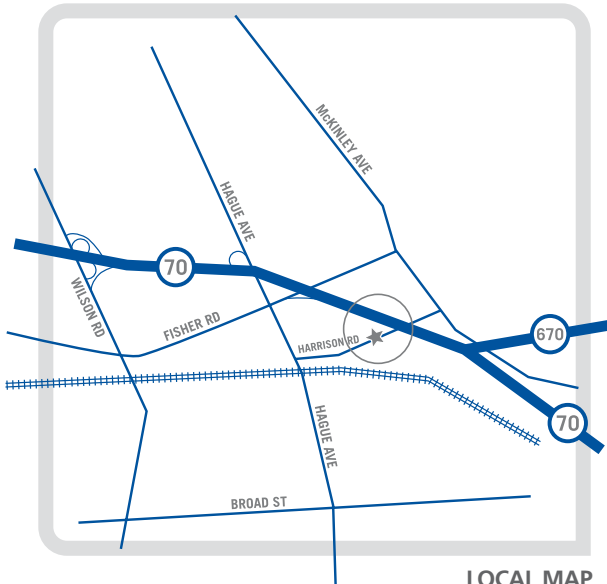

P H O T O T Y P E

2500 HARRISON RD.
COLUMBUS, OHIO 43204

614/308-1900
614/308-5600 fax

AREA MAP

LOCAL MAP

DETAILED MAP

FROM THE NORTH

Take I-71 SOUTH to I-70 WEST
Exit towards INDIANAPOLIS, exit #107
Continue on I-70 WEST
Take the HAGUE AVE exit, exit #95
Continue on N HAGUE AVE
Turn left on HARRISON RD

FROM THE SOUTH

Take I-71 NORTH towards COLUMBUS
Merge on I-71 NORTH/OH-315 NORTH towards INDIANAPOLIS
Take the I-70 WEST exit towards INDIANAPOLIS
Take the HAGUE AVE exit, exit #95
Continue on N HAGUE AVE
Turn left on HARRISON RD

FROM THE EAST

Take I-70 WEST
Exit towards INDIANAPOLIS, exit #107
Continue on I-70 WEST
Take the HAGUE AVE exit, exit #95
Continue on N HAGUE AVE
Turn left on HARRISON RD

FROM THE WEST

Take I-70 EAST towards COLUMBUS
Take the WILSON RD exit, exit #94
Turn left on N WILSON RD
Turn left on FISHER RD
Turn right on N HAGUE AVE
Turn left on HARRISON RD