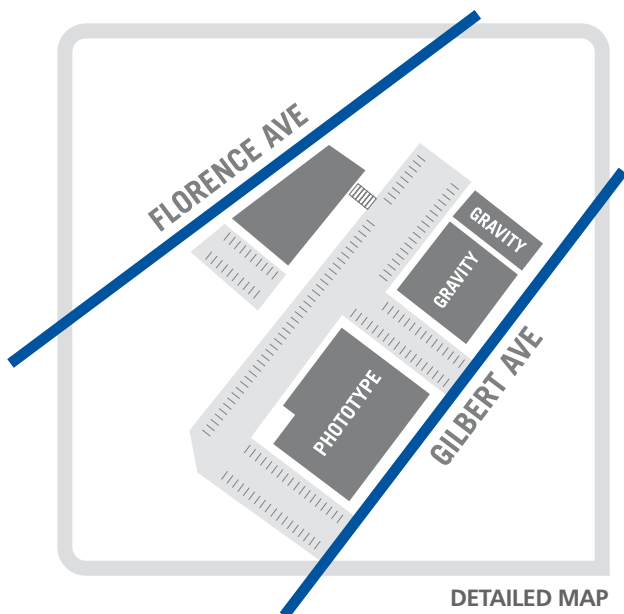

PHOTOTYPE

2141 GILBERT AVE.
CINCINNATI, OHIO 45206

513/281-0999
513/281-1155 fax

AREA MAP

LOCAL MAP

DETAILED MAP

FROM THE SOUTH (KENTUCKY)

Take I-71/75 NORTH over the OHIO RIVER to I-71 NORTH
Stay in right lane through the tunnel
Move to left lane and take exit #2 (READING RD/GILBERT AVE)
Turn right at light onto EDEN PARK DR
Turn left onto GILBERT AVE
One block up on left

FROM THE NORTH (DAYTON)

Take I-75 SOUTH to Exit I-71 NORTH/RT 50 EAST (to COLUMBUS)
Stay in right lane through the tunnel
Move to left lane and take exit #2 (READING RD/GILBERT AVE)
Turn right at light onto EDEN PARK DR
Turn left onto GILBERT AVE
One block up on left

FROM THE NORTH (COLUMBUS)

Take I-71 SOUTH to exit #2 (READING RD/GILBERT AVE)
Stay to right (READING RD)
Turn left at light onto ELSINORE PL
Turn left onto GILBERT AVE
Three blocks up on left

FROM THE WEST (INDIANAPOLIS)

FROM DOWNTOWN CINCINNATI

Take 7th STREET VIADUCT EAST, this becomes GILBERT AVE
Four blocks up on left

First parking lot is Phototype.
Second parking lot is Gravity.