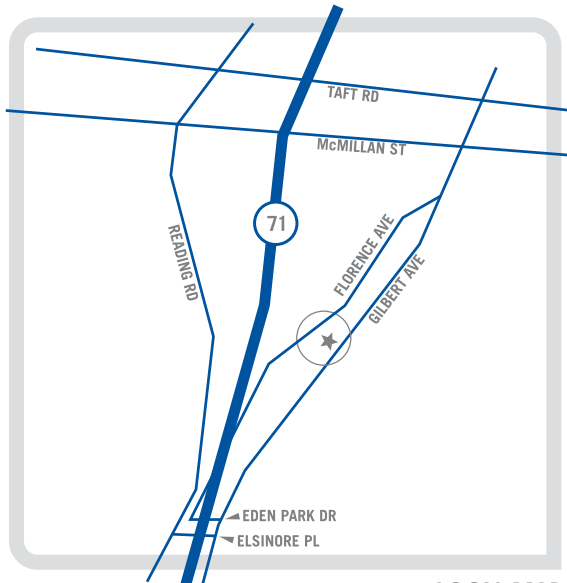

PHOTOTYPE

2141 GILBERT AVE.
CINCINNATI, OHIO 45206

513/281-0999
513/281-1155 fax

AREA MAP

LOCAL MAP

DETAILED MAP

FROM THE SOUTH (KENTUCKY)

Take I-71/75 NORTH over the OHIO RIVER to I-71 NORTH
Stay in right lane through the tunnel
Move to left lane and take exit #2 (READING RD/GILBERT AVE)
Turn right at light onto EDEN PARK DR
Turn left onto GILBERT AVE
One block up on left

FROM THE NORTH (DAYTON)

Take I-75 SOUTH to Exit I-71 NORTH/RT 50 EAST (to COLUMBUS)
Stay in right lane through the tunnel
Move to left lane and take exit #2 (READING RD/GILBERT AVE)
Turn right at light onto EDEN PARK DR
Turn left onto GILBERT AVE
One block up on left

FROM THE NORTH (COLUMBUS)

Take I-71 SOUTH to exit #2 (READING RD/GILBERT AVE)
Stay to right (READING RD)
Turn left at light onto ELSINORE PL
Turn left onto GILBERT AVE
Three blocks up on left

FROM THE WEST (INDIANAPOLIS)

Take I-74 EAST to I-75 SOUTH
Take Exit I-71 NORTH/RT 50 EAST (to COLUMBUS)
Stay in right lane through the tunnel
Move to left lane and take exit #2 (READING RD/GILBERT AVE)
Turn right at light onto EDEN PARK DR
Turn left onto GILBERT AVE
One block up on left