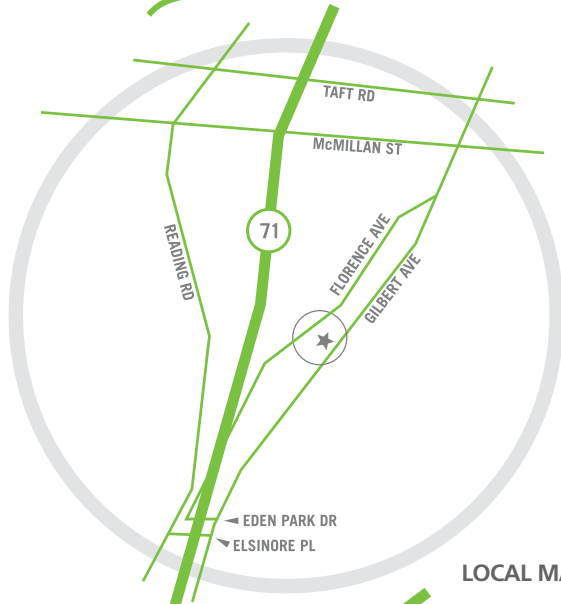

2141 GILBERT AVE.
CINCINNATI, OHIO 45206

513/281-9700
513/569-8029 fax

AREA MAP

LOCAL MAP

DETAILED MAP

FROM THE SOUTH (KENTUCKY)

Take I-71/75 NORTH over the OHIO RIVER to I-71 NORTH
Stay in right lane through the tunnel
Move to left lane and take exit #2 (READING RD/GILBERT AVE)
Turn right at light onto EDEN PARK DR
Turn left onto GILBERT AVE
One block up on left

FROM THE NORTH (DAYTON)

Take I-75 SOUTH to Exit I-71 NORTH/RT 50 EAST (to COLUMBUS)
Stay in right lane through the tunnel
Move to left lane and take exit #2 (READING RD/GILBERT AVE)
Turn right at light onto EDEN PARK DR
Turn left onto GILBERT AVE
One block up on left

FROM THE NORTH (COLUMBUS)

Take I-71 SOUTH to exit #2 (READING RD/GILBERT AVE)
Stay to right (READING RD)
Turn left at light onto ELSINORE PL
Turn left onto GILBERT AVE
Three blocks up on left

FROM THE WEST (INDIANAPOLIS)

Take I-74 EAST to I-75 SOUTH
Take Exit I-71 NORTH/RT 50 EAST (to COLUMBUS)
Stay in right lane through the tunnel
Move to left lane and take exit #2 (READING RD/GILBERT AVE)
Turn right at light onto EDEN PARK DR
Turn left onto GILBERT AVE
One block up on left