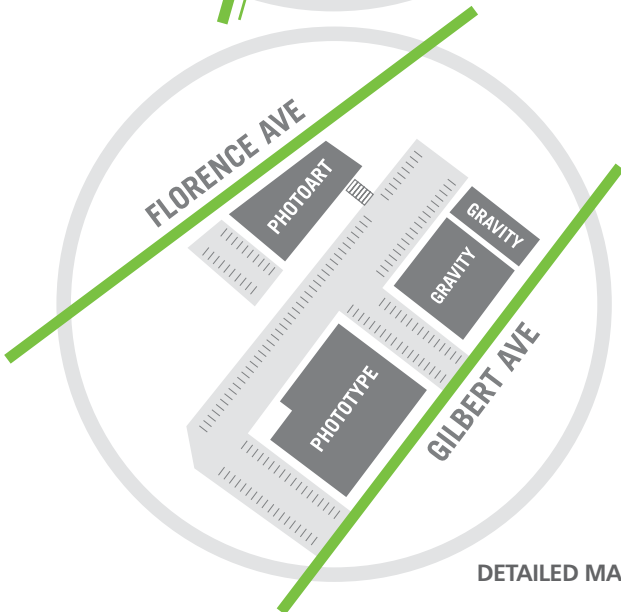

2141 GILBERT AVE.
CINCINNATI, OHIO 45206

513/281-9700
513/569-8029 fax

AREA MAP

LOCAL MAP

DETAILED MAP

FROM THE SOUTH (KENTUCKY)

Take I-71/75 NORTH over the OHIO RIVER to I-71 NORTH
Stay in right lane through the tunnel
Move to left lane and take exit #2 (READING RD/GILBERT AVE)
Turn right at light onto EDEN PARK DR
Turn left onto GILBERT AVE
One block up on left

FROM THE NORTH (DAYTON)

Take I-75 SOUTH to Exit I-71 NORTH/RT 50 EAST (to COLUMBUS)
Stay in right lane through the tunnel
Move to left lane and take exit #2 (READING RD/GILBERT AVE)
Turn right at light onto EDEN PARK DR
Turn left onto GILBERT AVE
One block up on left

FROM THE NORTH (COLUMBUS)

Take I-71 SOUTH to exit #2 (READING RD/GILBERT AVE)
Stay to right (READING RD)
Turn left at light onto ELSINORE PL
Turn left onto GILBERT AVE
Three blocks up on left

FROM THE WEST (INDIANAPOLIS)

FROM DOWNTOWN CINCINNATI

Take 7th STREET VIADUCT EAST, this becomes GILBERT AVE
Four blocks up on left

First parking lot is Phototype.
Second parking lot is Gravity.